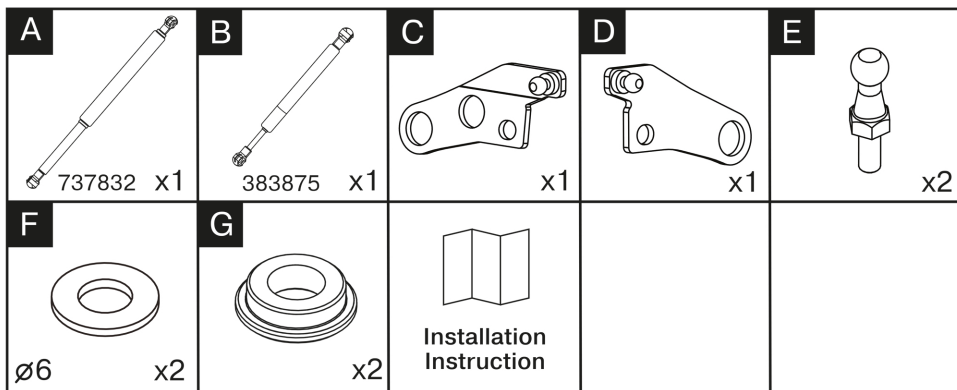

# Ford Ranger / Ranger Raptor

TAILGATE SYSTEM  
Installation Instruction

Model year:	2022 -
Part No.:	T.SYST.1814.2
Compatibility:	with torsion bar
Weight:	⚖️ 1 kg
Installation time:	🕒 30 min