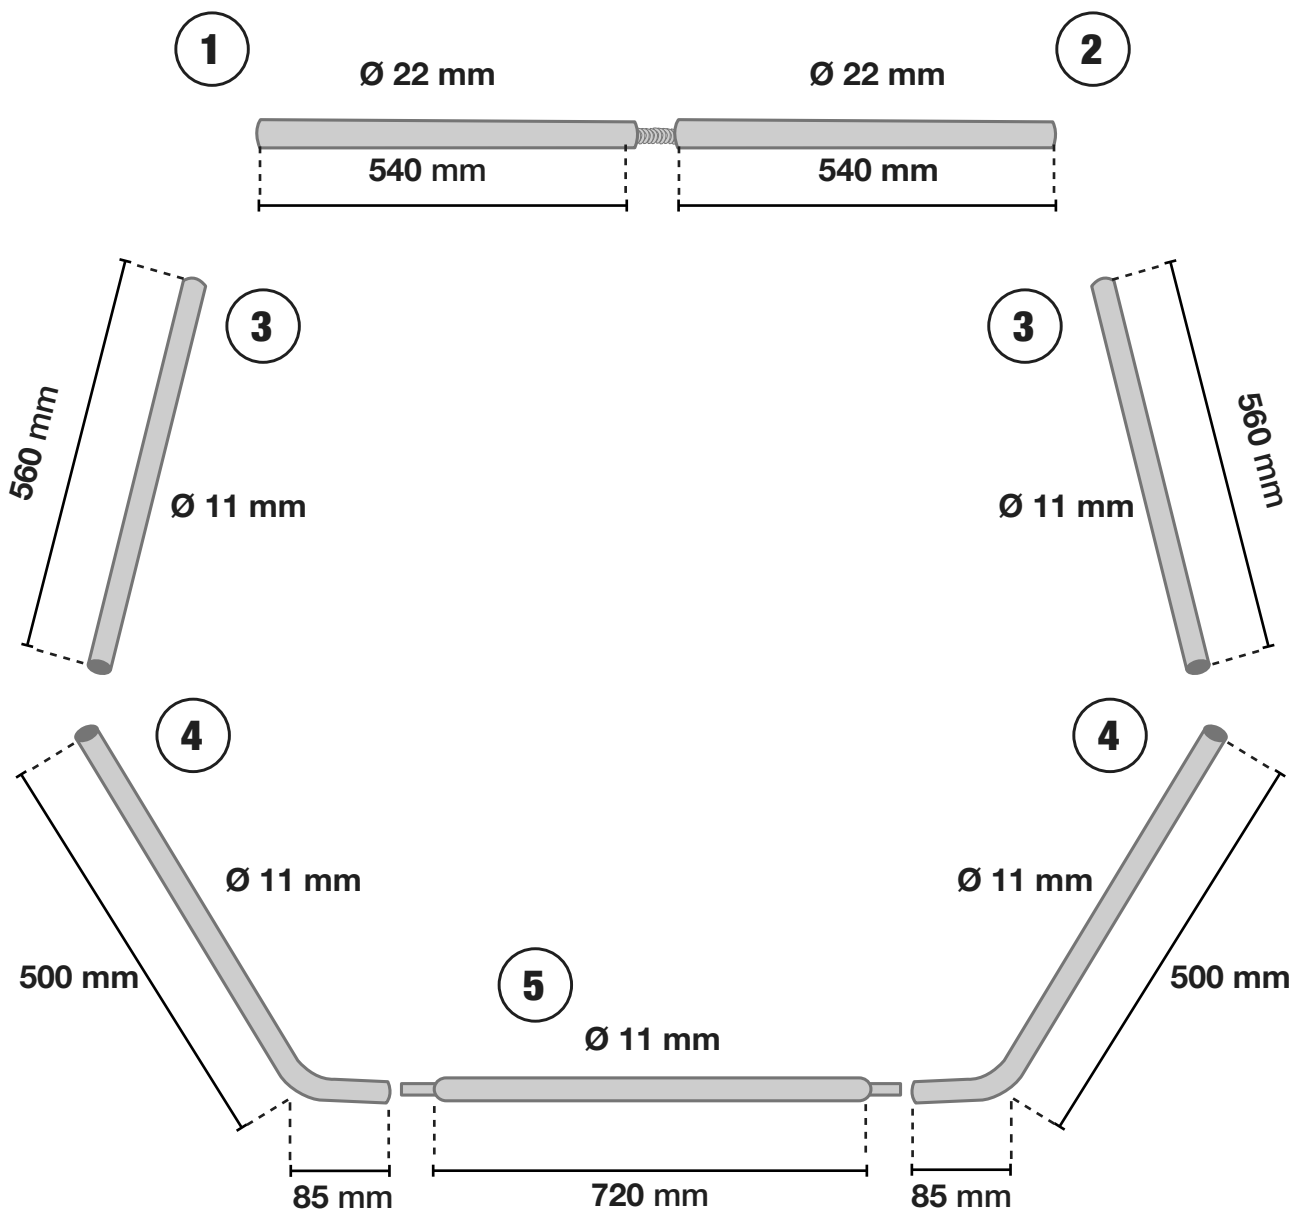

MAGGIOLINA WINGS “Bat wings” INSTRUCTIONS

- **WINGS “Ali di pipistrello”** M/W01
- **WINGS “Ailes de chauve-souris”** M/W01
- **WINGS “Fledermausflügel”** M/W01

1,15 m

35 cm

X1

X1

X2

X4