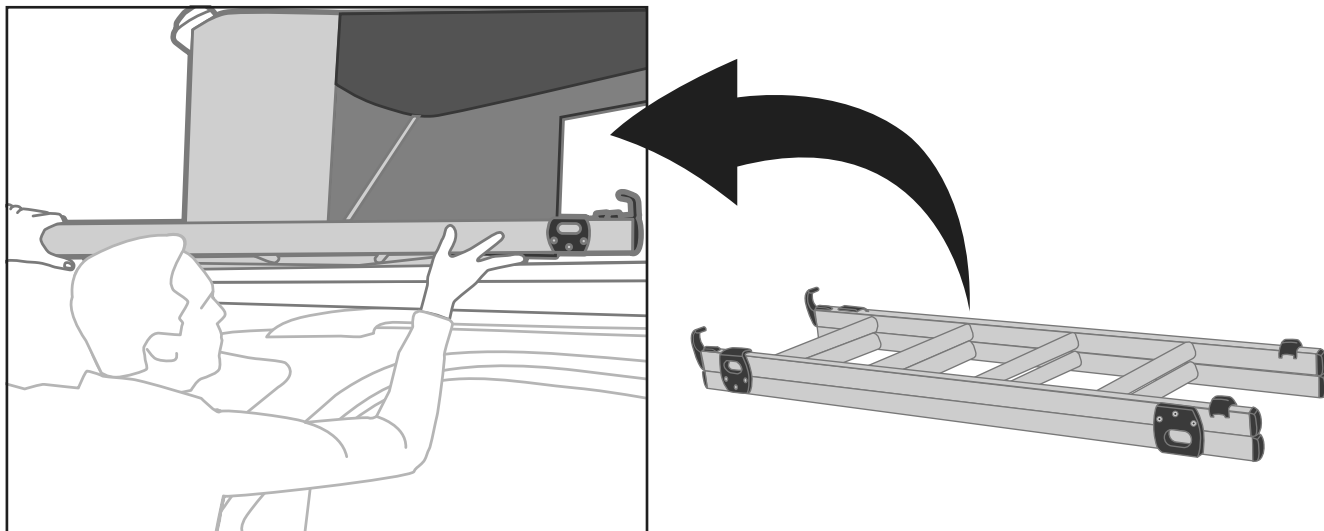

# CLOSING

Chiusura • Fermeture • Schließung

14

18-20 cm

	MAGGIOLINA SMALL	MAGGIOLINA MEDIUM	MAGGIOLINA LARGE	MAGGIOLINA SMALL EXTRA LONG	MAGGIOLINA MEDIUM EXTRA LONG
Standard ladder	✓ ok	✓ ok	✓ ok	✓ ok	✓ ok
Ladder 4X4	X NOT ok	X NOT ok	X NOT ok	✓ ok	✓ ok
Extra Long ladder	X NOT ok	X NOT ok	X NOT ok	✓ ok	✓ ok