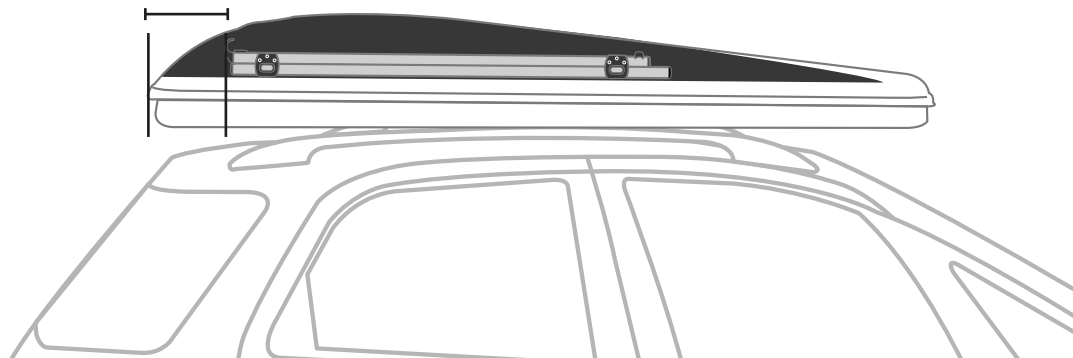

# CLOSING

Chiusura • Fermeture • Schließung

14

18-20 cm

	MAGGIOLINA SMALL	MAGGIOLINA MEDIUM	MAGGIOLINA LARGE	MAGGIOLINA SMALL EXTRA LONG	MAGGIOLINA MEDIUM EXTRA LONG
Standard ladder	✓ ok	✓ ok	✓ ok	✓ ok	✓ ok
Ladder 4X4	X NOT ok	X NOT ok	X NOT ok	✓ ok	✓ ok
Extra Long ladder	X NOT ok	X NOT ok	X NOT ok	✓ ok	✓ ok