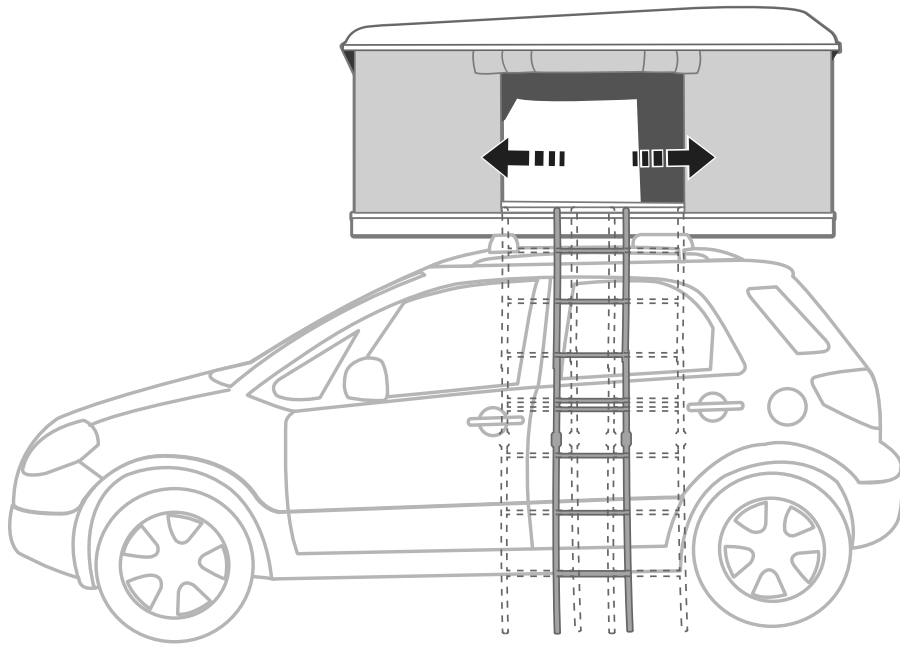

# CLOSING

Chiusura • Fermeture • Schließung

14

18-20 cm

	MAGGIOLINA SMALL	MAGGIOLINA MEDIUM	MAGGIOLINA LARGE	MAGGIOLINA SMALL EXTRA LONG	MAGGIOLINA MEDIUM EXTRA LONG
Standard ladder	✓ ok	✓ ok	✓ ok	✓ ok	✓ ok
Ladder 4X4	X NOT ok	X NOT ok	X NOT ok	✓ ok	✓ ok
Extra Long ladder	X NOT ok	X NOT ok	X NOT ok	✓ ok	✓ ok