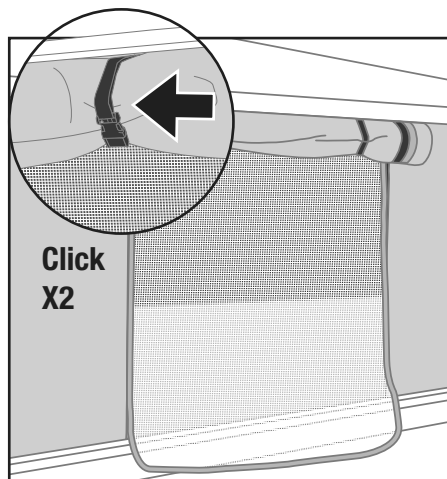

HANDLE WITH CARE