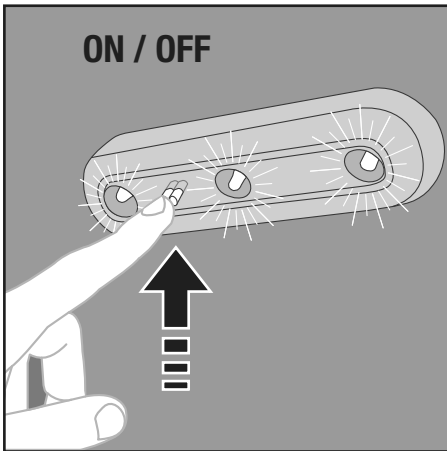

LAMP

Lampada • Lampe • Lampe