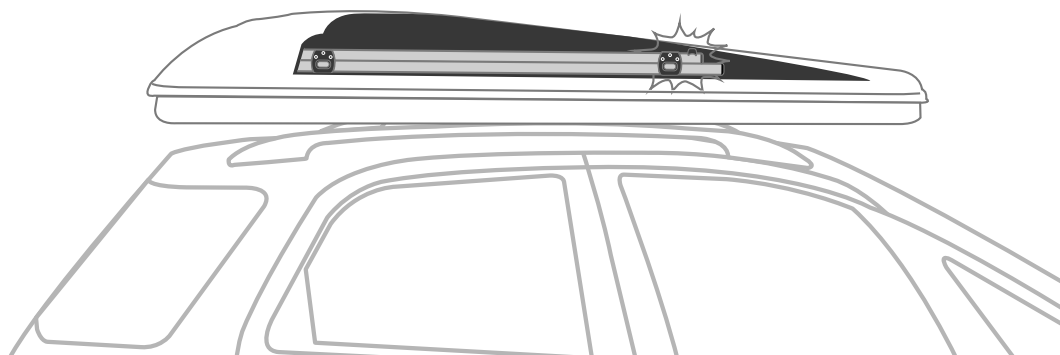

# CLOSING

Chiusura • Fermeture • Schließung

14

18-20 cm

	MAGGIOLINA SMALL	MAGGIOLINA MEDIUM	MAGGIOLINA LARGE	MAGGIOLINA SMALL EXTRA LONG	MAGGIOLINA MEDIUM EXTRA LONG
Standard ladder	✓ ok	✓ ok	✓ ok	✓ ok	✓ ok
Ladder 4X4	X NOT ok	X NOT ok	X NOT ok	✓ ok	✓ ok
Extra Long ladder	X NOT ok	X NOT ok	X NOT ok	✓ ok	✓ ok