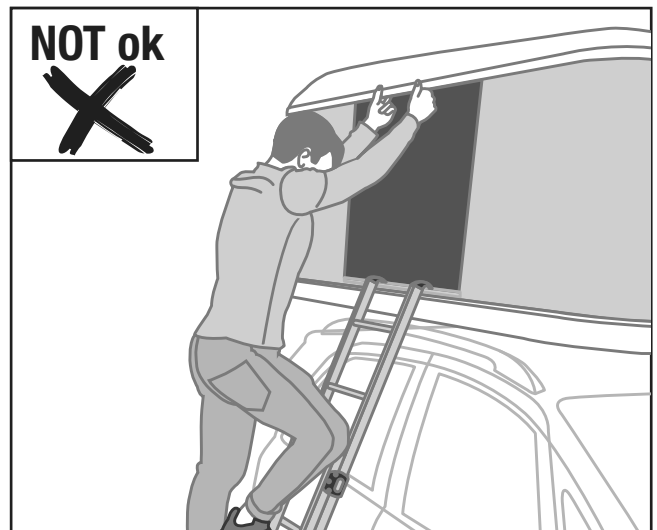

# CLOSING

Chiusura • Fermeture • Schließung

14

18-20 cm

	MAGGIOLINA SMALL	MAGGIOLINA MEDIUM	MAGGIOLINA LARGE	MAGGIOLINA SMALL EXTRA LONG	MAGGIOLINA MEDIUM EXTRA LONG
Standard ladder	✓ ok	✓ ok	✓ ok	✓ ok	✓ ok
Ladder 4X4	X NOT ok	X NOT ok	X NOT ok	✓ ok	✓ ok
Extra Long ladder	X NOT ok	X NOT ok	X NOT ok	✓ ok	✓ ok