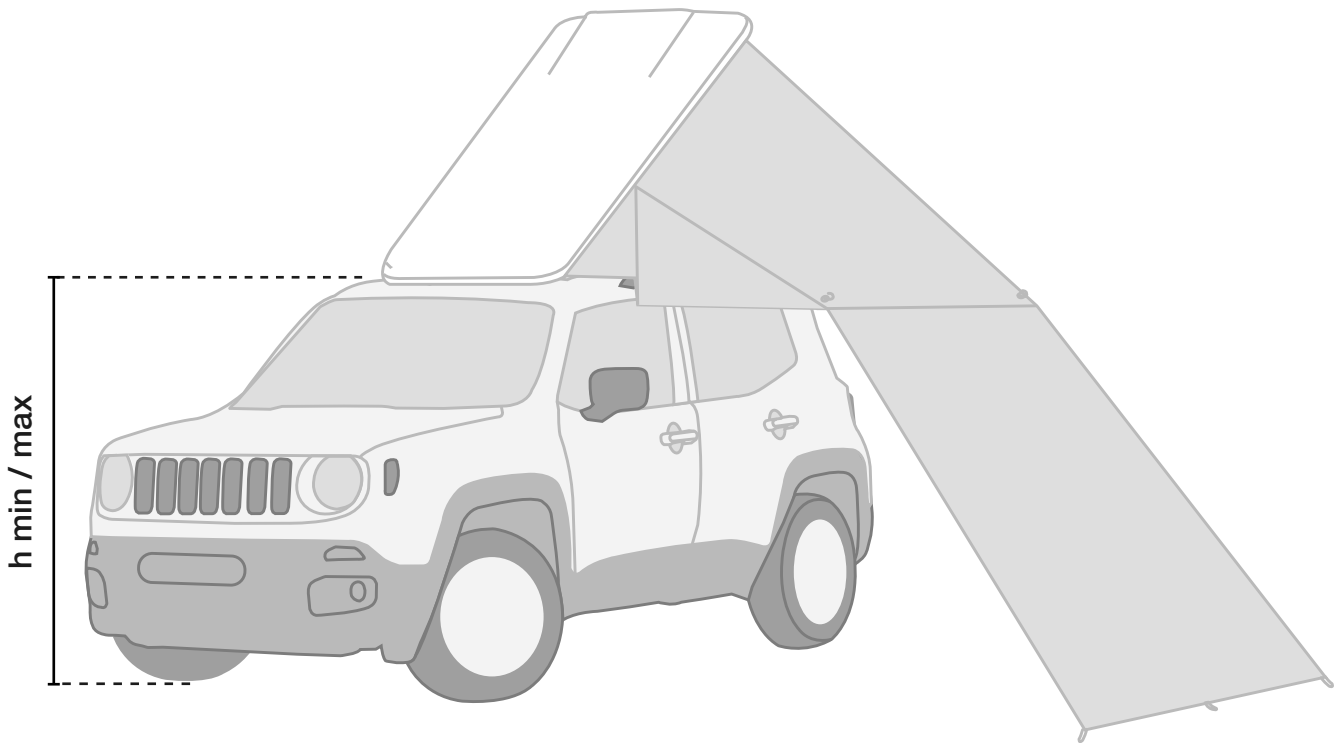

COLUMBUS AWNING INSTRUCTIONS

- *Tendalino Columbus* M/11A-1, M/11A-2
- *Bâche* M/11A-1, M/11A-2
- *Sonnensegel* M/11A-1, M/11A-2

M/11A-1

h min cm 150
h max cm 185

AWNING FOR CAR

M/11A-2

h max cm 240

**AWNING FOR 4x4
MONOVOLUME**