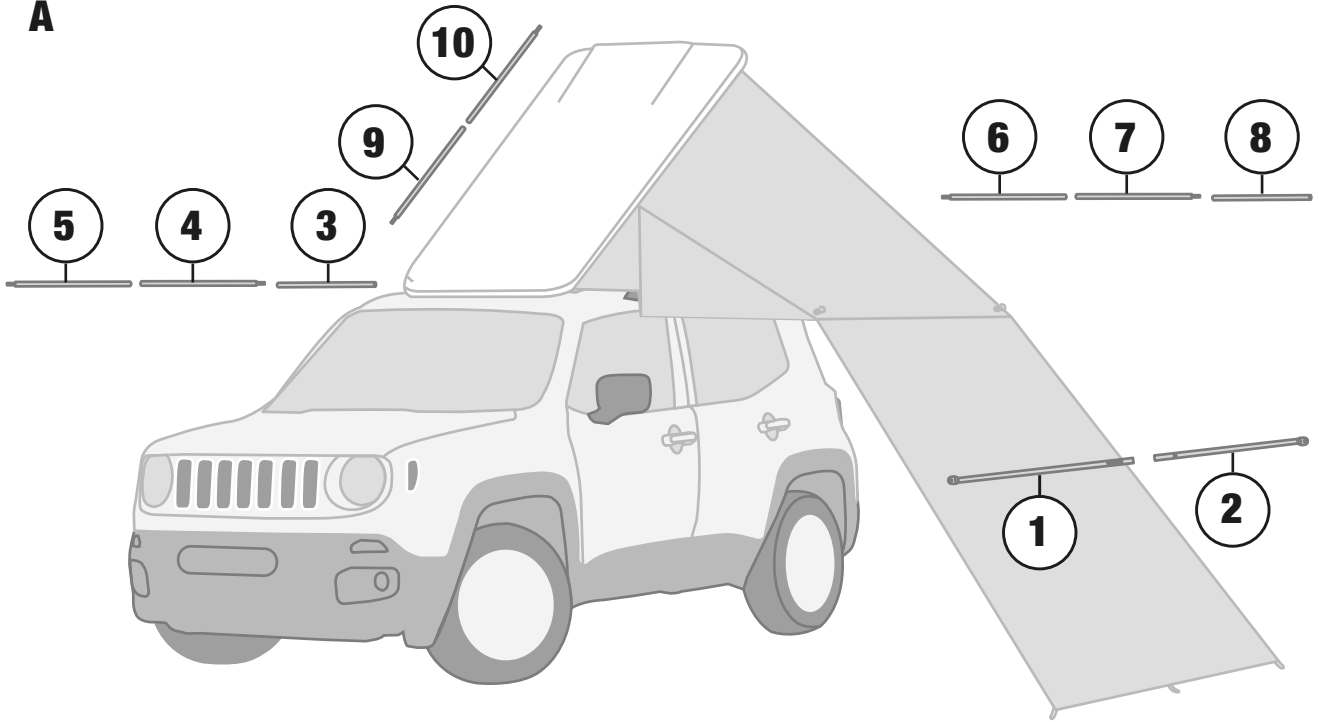

HORIZONTAL ASSEMBLY

Montaggio orizzontale • Montage horizontal • Horizontale montage

1

A