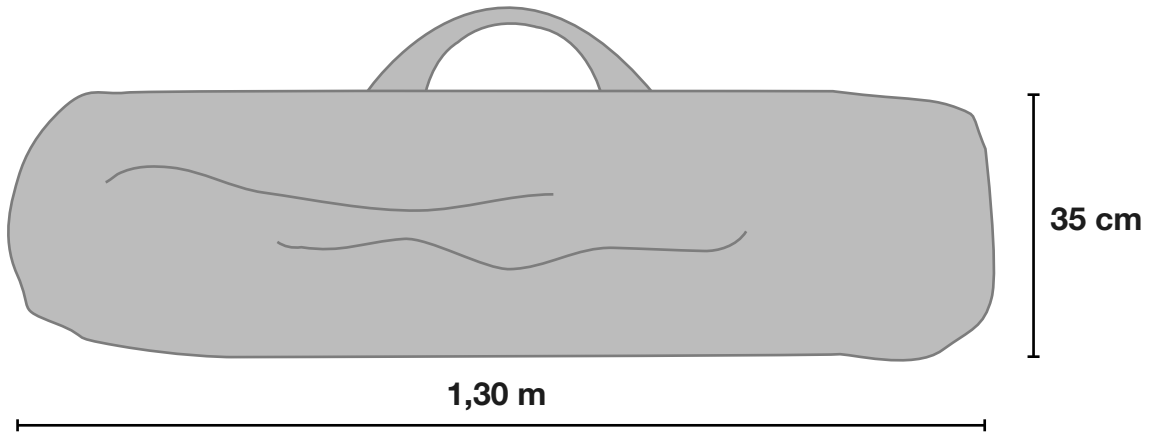

COLUMBUS AWNING INSTRUCTIONS

- *Tendalino Columbus* M/11A-1, M/11A-2
- *Bâche* M/11A-1, M/11A-2
- *Sonnensegel* M/11A-1, M/11A-2

M/11A-1

h min cm 150
h max cm 185

AWNING FOR CAR

M/11A-2

h max cm 240

**AWNING FOR 4x4
MONOVOLUME**

X1

X1

X3

X4

X8

X4

X8

HORIZONTAL ASSEMBLY