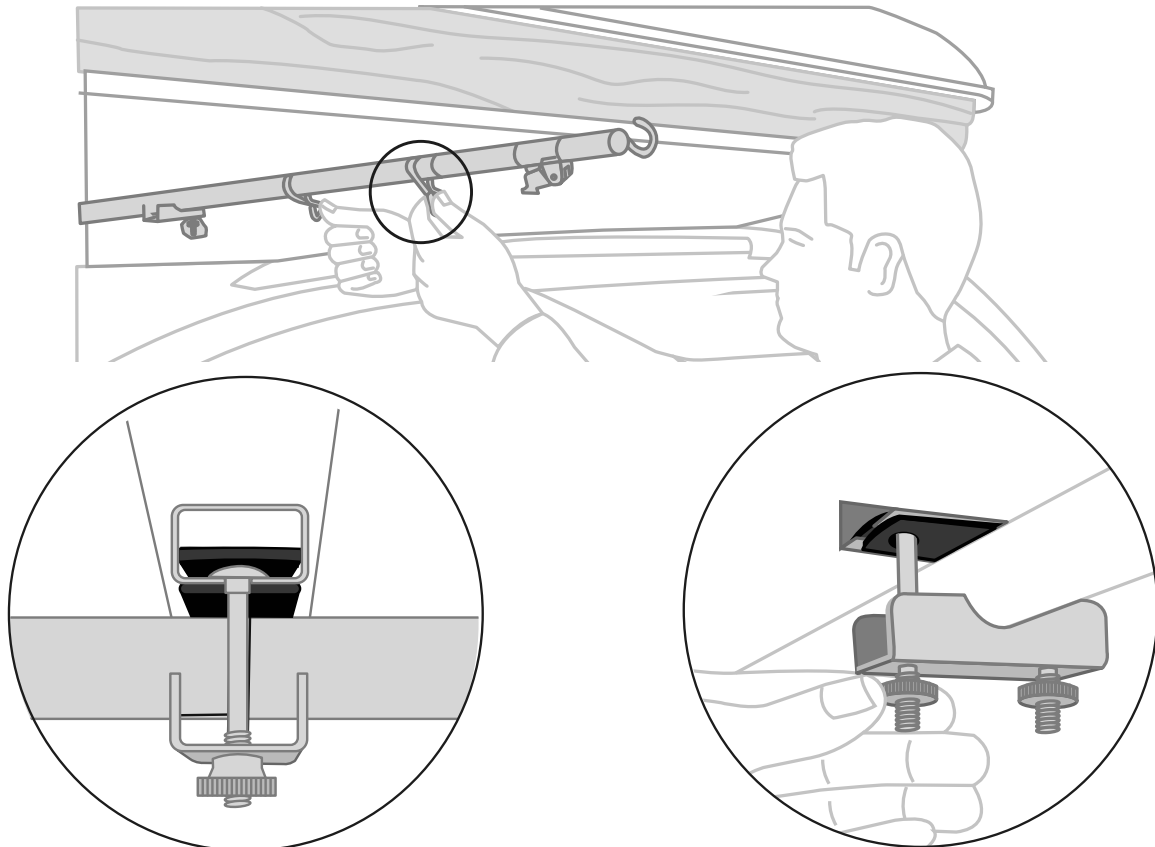

HORIZONTAL ASSEMBLY

Montaggio orizzontale • Montage horizontal • Horizontale montage

1

A

B