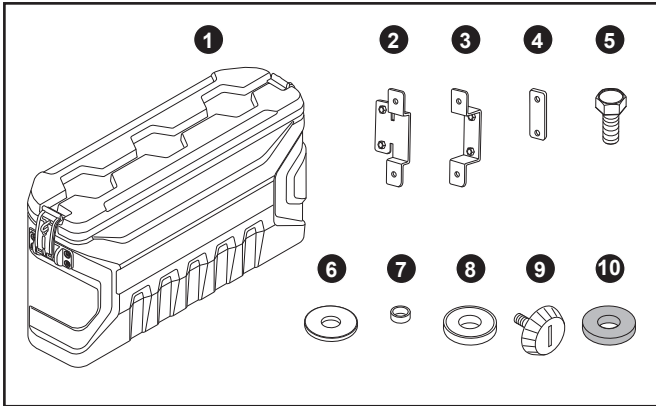

UTILITY BOX INSTALLATION INSTRUCTIONS

Caution for installation

- Read this mounting manual carefully, before your start the installation.
1. Area where to install product should be clean.
 2. During installation, person who installed should take off any ornaments.

Product name : MAX SIDE BOX
 Model name : ALL MODEL
 Inst. number : L01-0111

Component parts

No.	Part name	Q'ty
1.	Max side box	1 Pc.
2.	Bracket A	1 Pc.
3.	Bracket B	1 Pc.
4.	Bracket C	2 Pcs.
5.	Hex bolt M8	4 Pcs.
6.	Plain washer M8	8 Pcs.
7.	Collar	4 Pcs.
8.	PVC washer M8	4 Pcs.
9.	Lashing hook	4 Pcs.
10.	Cushion rubber	16 Pcs.