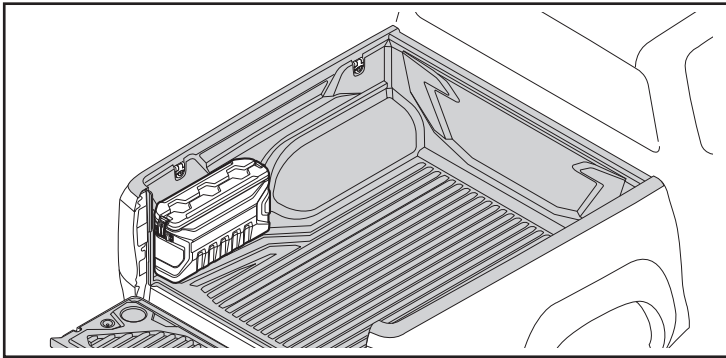

UTILITY BOX INSTALLATION INSTRUCTIONS

Caution for installation

- Read this mounting manual carefully, before your start the installation.
1. Area where to install product should be clean.
 2. During installation, person who installed should take off any ornaments.

Product name : MAX SIDE BOX
 Model name : ALL MODEL
 Inst. number : L01-0111

Component parts

No.	Part name	Q'ty
1.	Max side box	1 Pc.
2.	Bracket A	1 Pc.
3.	Bracket B	1 Pc.
4.	Bracket C	2 Pcs.
5.	Hex bolt M8	4 Pcs.
6.	Plain washer M8	8 Pcs.
7.	Collar	4 Pcs.
8.	PVC washer M8	4 Pcs.
9.	Lashing hook	4 Pcs.
10.	Cushion rubber	16 Pcs.