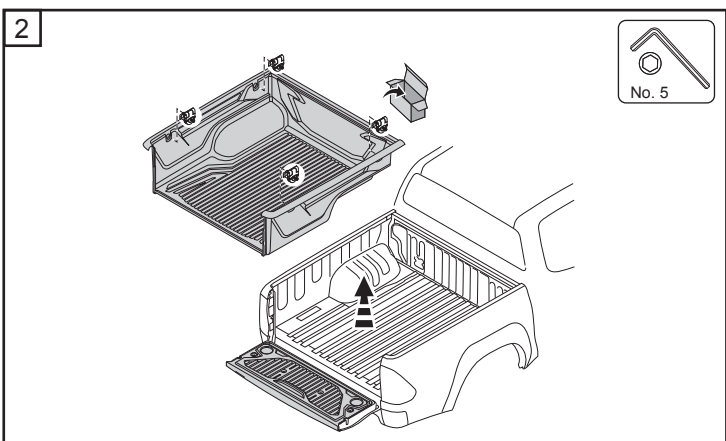

①	②	③	④
CHEVROLET COLORADO 2015	860	245	300	398
ISUZU RT-50 DBC	930	257	312	398
MITSUBISHI DBC 4P00	695	287	342	398
TOYOTA 640A DBC 2015	910	260	315	398
TOYOTA HILUX 2012-2014	885	228	343	398
FORD 2015	832	290	405	398
MAZDA 2015	832	290	405	398
NISSAN 2015	880	252	367	398
VOLKSWAGEN AMAROK 2010	894	273	388	398