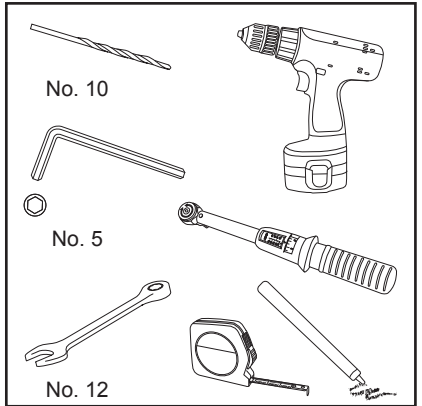

UTILITY BOX INSTALLATION INSTRUCTIONS

Caution for installation

1. Read this mounting manual carefully, before your start the installation.
1. Area where to install product should be clean.
  2. During installation, person who installed should take off any ornaments.

Product name : MAX SIDE BOX
Model name : ALL MODEL
Inst. number : L01-0111

Component parts

No.	Part name	Q'ty
1.	Max side box	1 Pc.
2.	Bracket A	1 Pc.
3.	Bracket B	1 Pc.
4.	Bracket C	2 Pcs.
5.	Hex bolt M8	4 Pcs.
6.	Plain washer M8	8 Pcs.
7.	Collar	4 Pcs.
8.	PVC washer M8	4 Pcs.
9.	Lashing hook	4 Pcs.
10.	Cushion rubber	16 Pcs.

Tools used

Instruction procedure

	①	②	③	④
CHEVROLET COLORADO 2015	860	245	300	398
ISUZU RT-50 DBC	930	257	312	398
MITSUBISHI DBC 4P00	695	287	342	398
TOYOTA 640A DBC 2015	910	260	315	398
TOYOTA HILUX 2012-2014	885	228	343	398
FORD 2015	832	290	405	398
MAZDA 2015	832	290	405	398
NISSAN 2015	880	252	367	398
VOLKSWAGEN AMAROK 2010	894	273	388	398