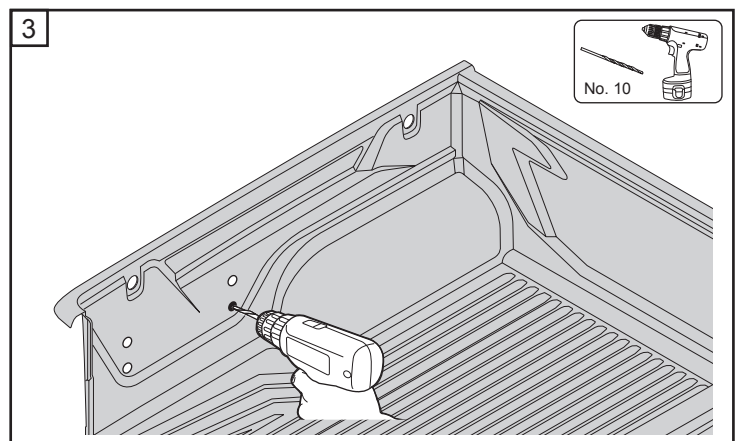

①	②	③	④
CHEVROLET COLORADO 2015	860	245	300	398
ISUZU RT-50 DBC	930	257	312	398
MITSUBISHI DBC 4P00	695	287	342	398
TOYOTA 640A DBC 2015	910	260	315	398
TOYOTA HILUX 2012-2014	885	228	343	398
FORD 2015	832	290	405	398
MAZDA 2015	832	290	405	398
NISSAN 2015	880	252	367	398
VOLKSWAGEN AMAROK 2010	894	273	388	398