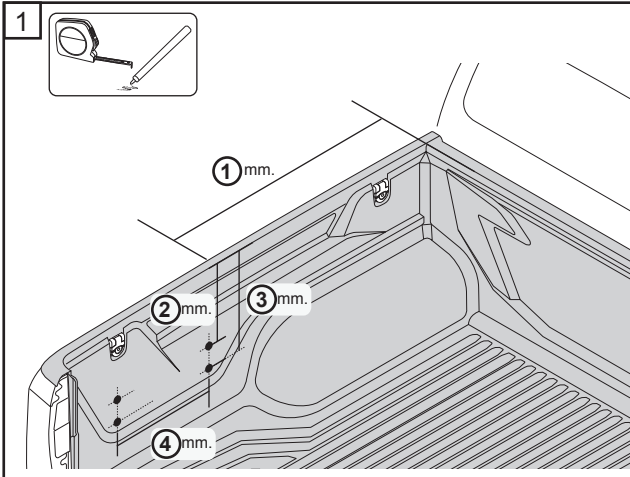

Instruction procedure