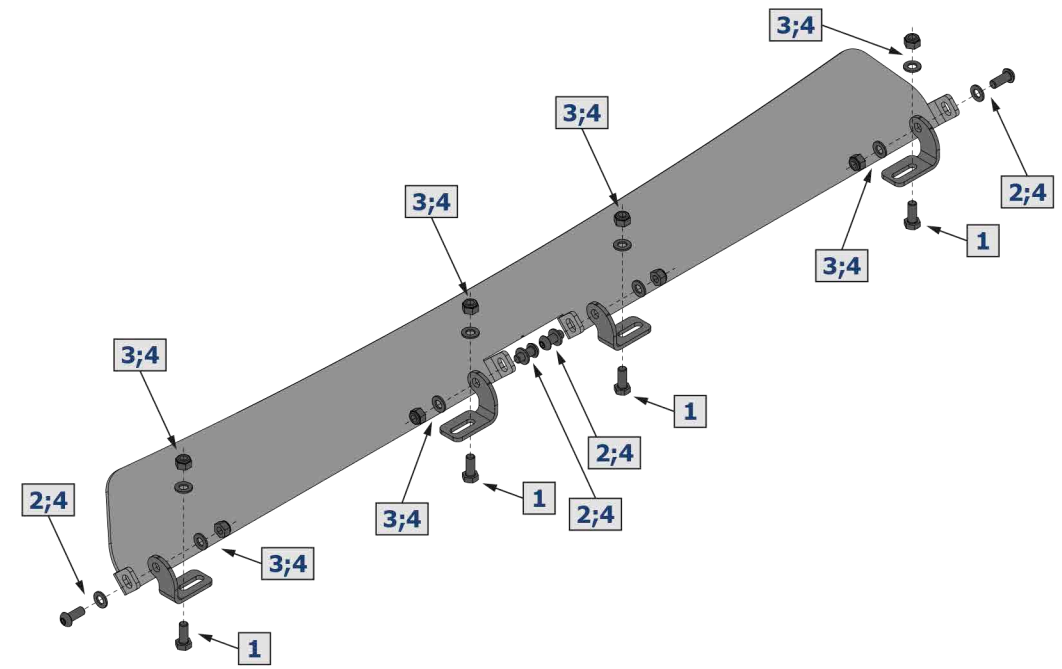

WIND DEFLECTOR
for RIVAL MODULAR RACK
1495mm

2MD.0021.1

1		2		3		4	
M8x20	x4	M8x20	x4	M8	x8	ø8	x12