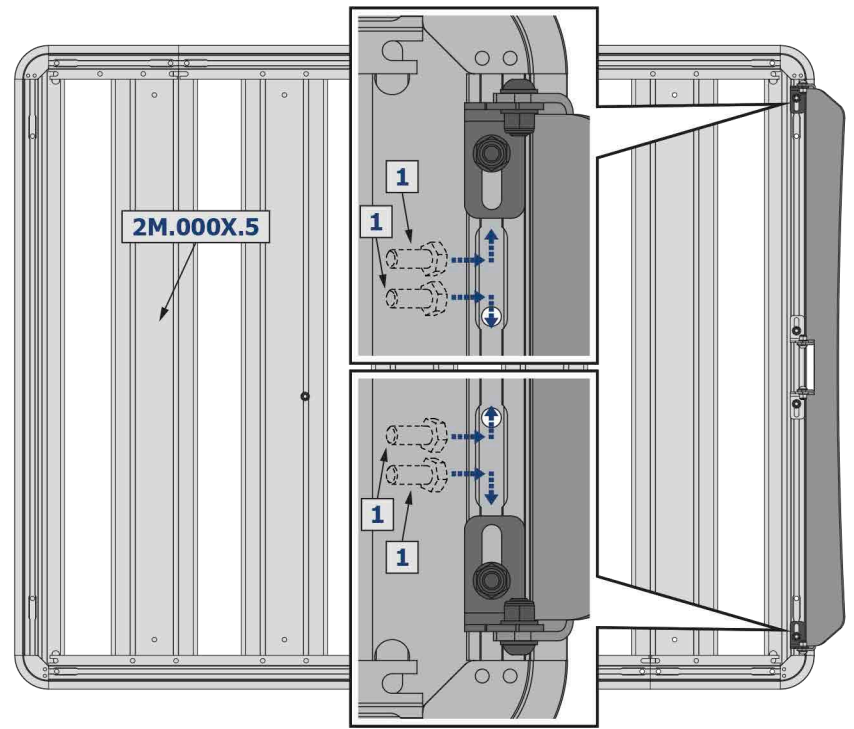

WIND DEFLECTOR
for RIVAL MODULAR RACK
1495mm

2MD.0021.1

1		2		3		4	
M8x20	x4	M8x20	x4	M8	x8	ø8	x12